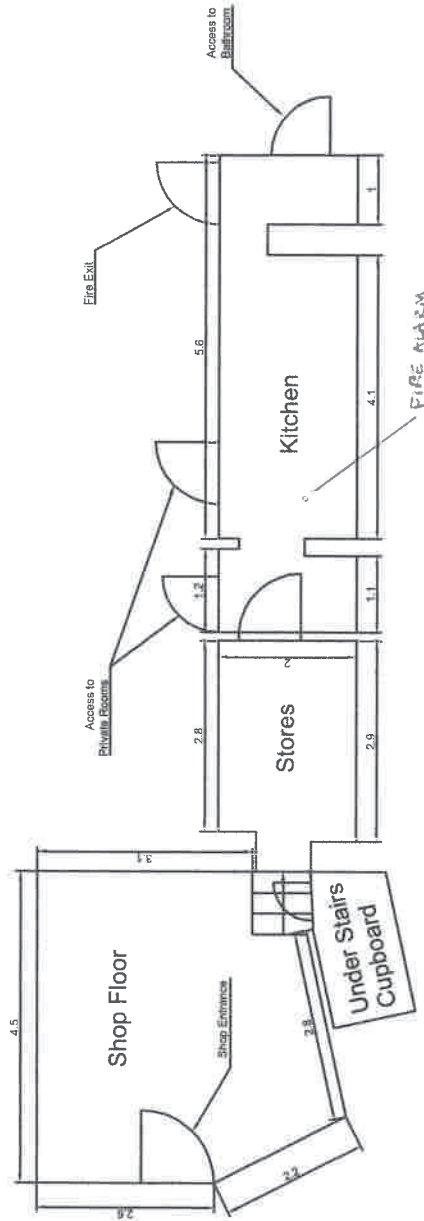

Indicative Only

Merton Road (A219)

KC Stores Ltd

Floor Plan

Scale 1:100 at A4

This page is intentionally left blank